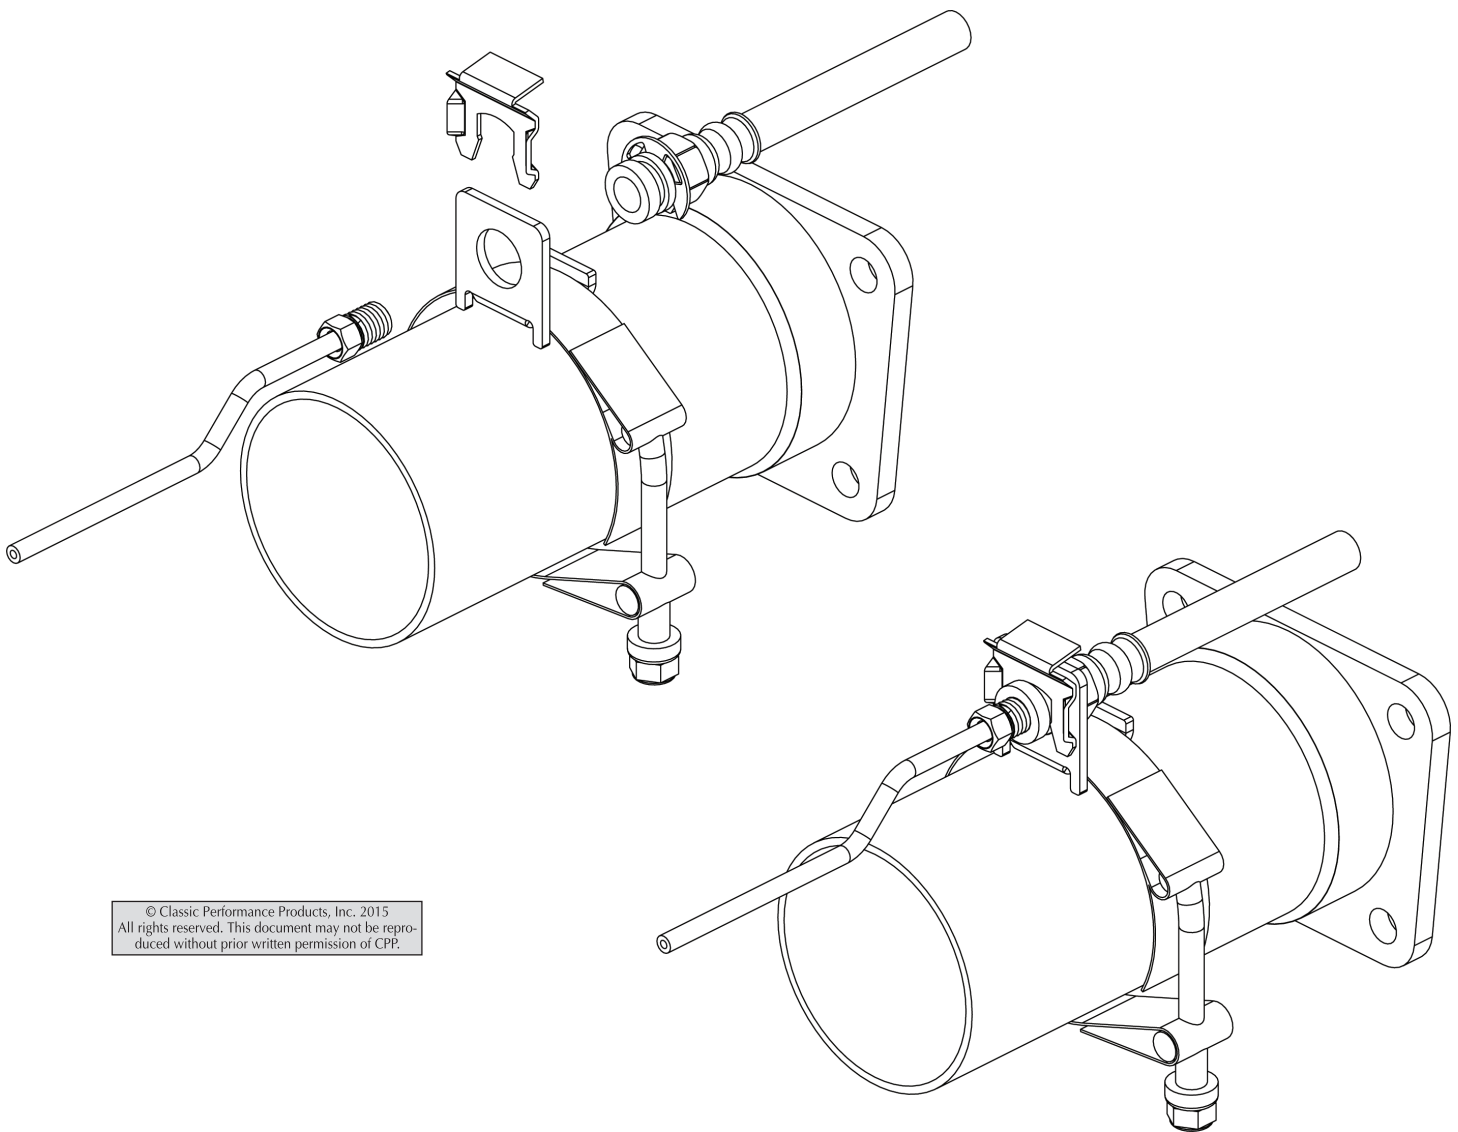

Steering, Brake & Suspension Specialists

#RBHTK *Installation Instructions*

for Rear Brake Hose Tab Kit

Parts List:

- 2 ea Hose Clamps
- 2 ea Brake Hose Tabs
- 2 ea Brake Hose Clips

© Classic Performance Products, Inc. 2015
All rights reserved. This document may not be reproduced without prior written permission of CPP.