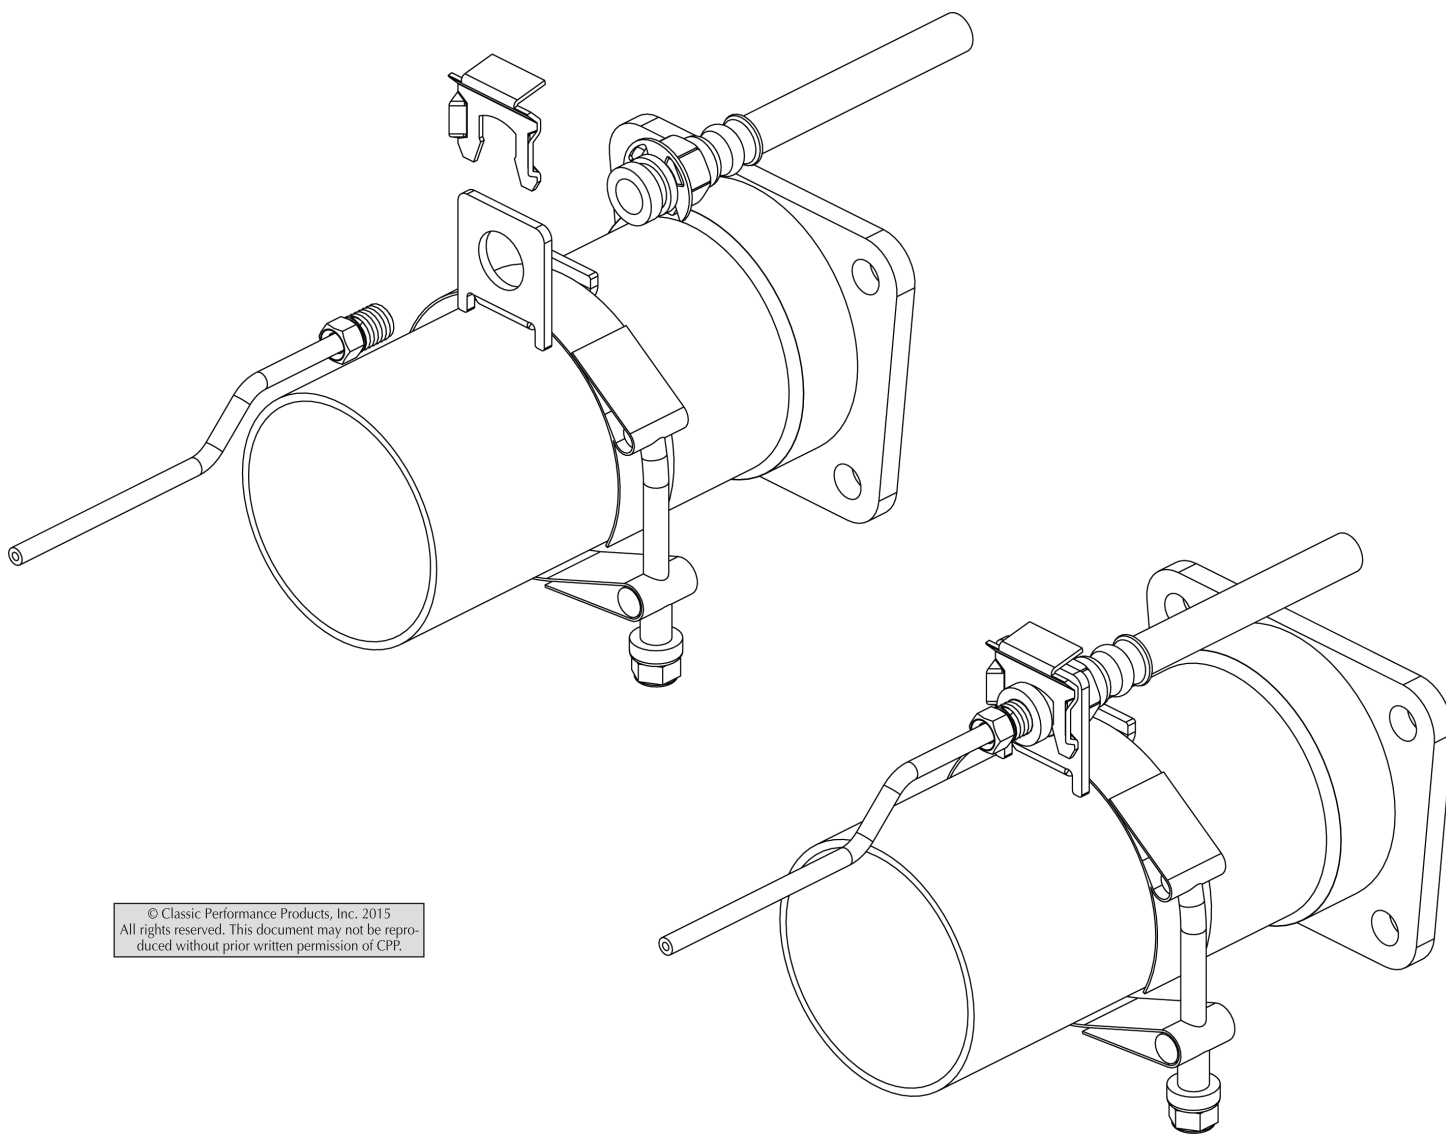

## #RBHTK *Installation Instructions*

for Rear Brake Hose Tab Kit

**Parts List:**

- 2 ea Hose Clamps
- 2 ea Brake Hose Tabs
- 2 ea Brake Hose Clips

© Classic Performance Products, Inc. 2015  
All rights reserved. This document may not be reproduced without prior written permission of CPP.