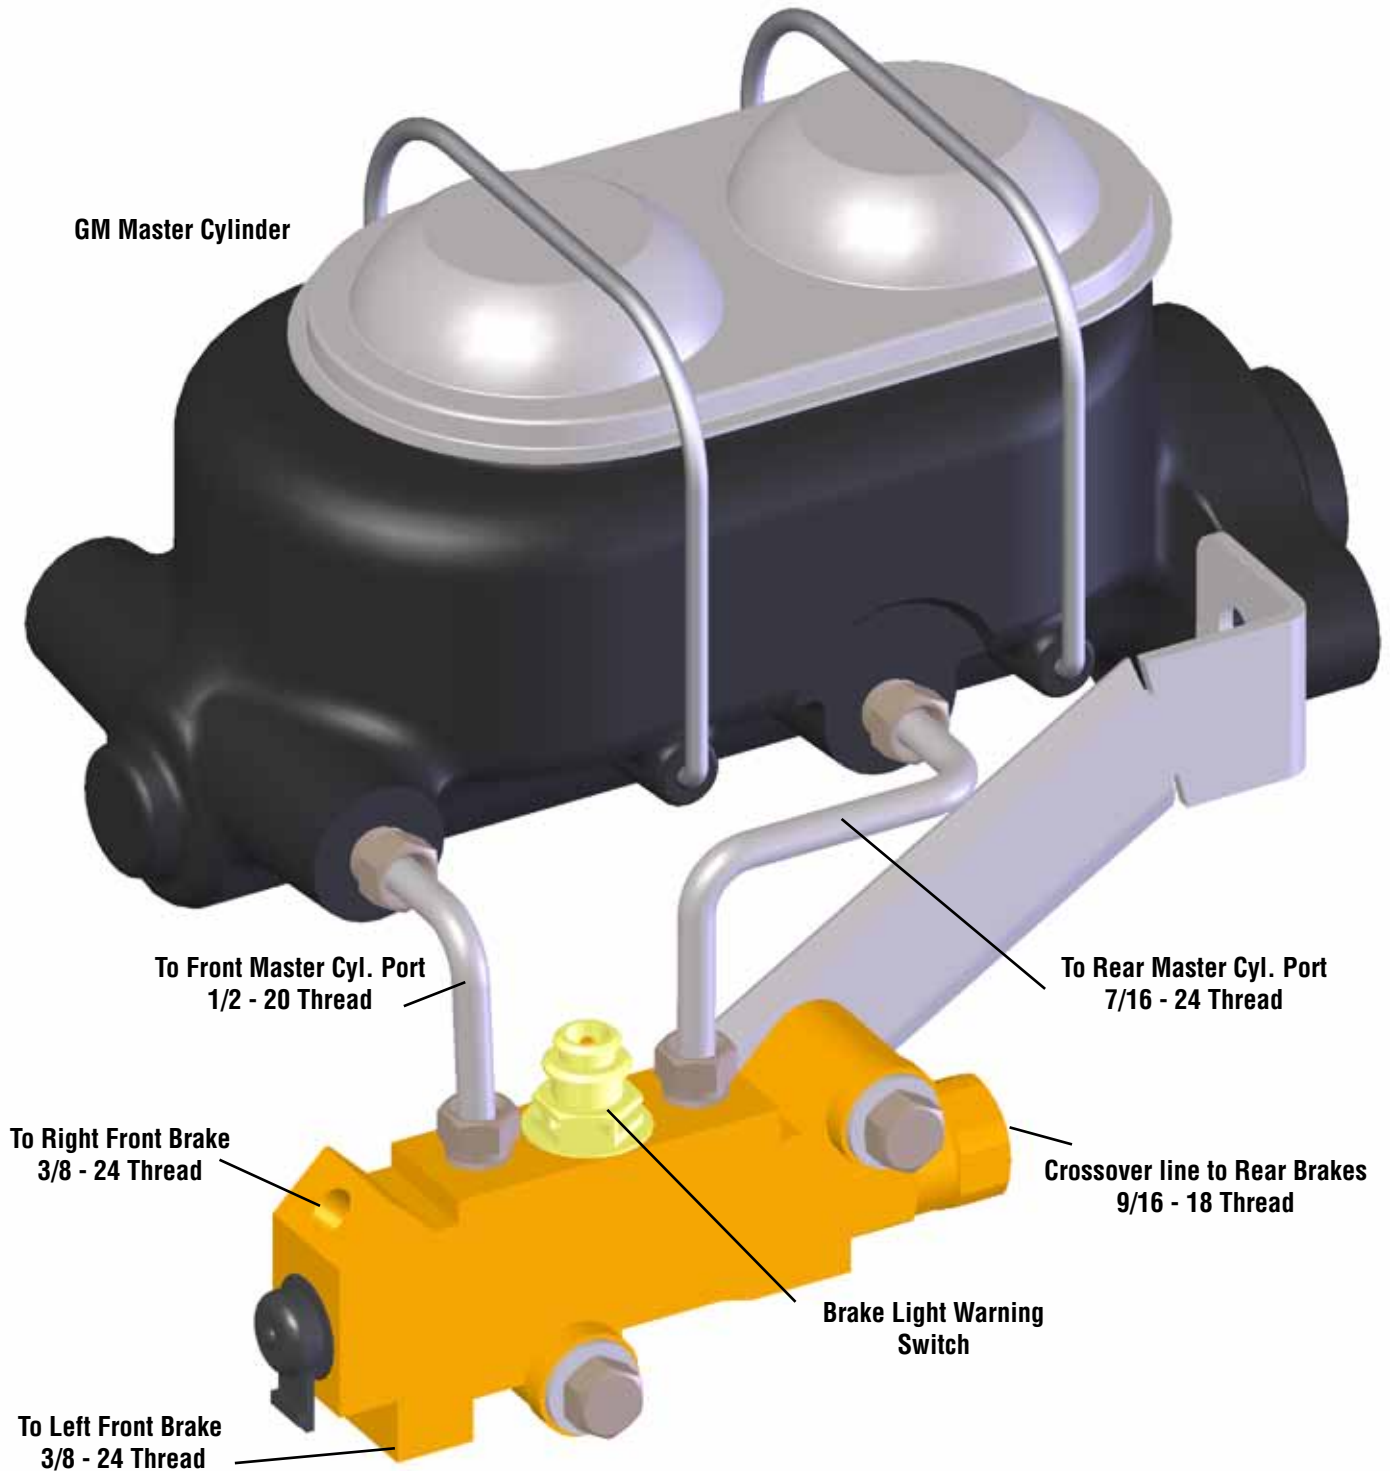

Steering, Brake & Suspension Specialists

#PVL-S Installation Instructions

Proportioning Valve Line Kit - Side Mount

Classic Performance Products, Inc. 714.522.2000 | fax 714.522.2500
378 E. Orangethorpe Ave. | Placentia, CA 92870 | www.classicperform.com