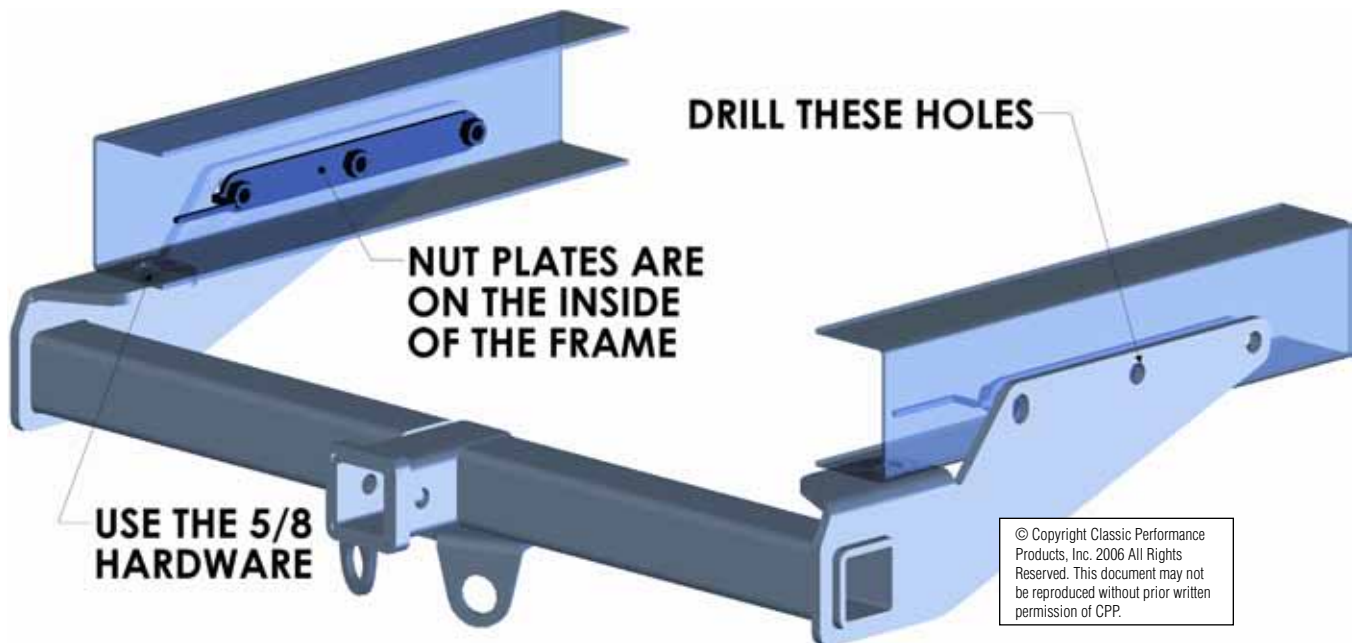

© Copyright Classic Performance Products, Inc. 2006 All Rights Reserved. This document may not be reproduced without prior written permission of CPP.

For technical help call Classic Performance Products Monday thru Friday 8:30am to 5:00pm at (714) 522-2000.

Classic Performance Products, Inc. 714.522.2000 | fax 714.522.2500

378 E. Orangethorpe Ave. | Placentia, CA 92870 | www.classicperform.com