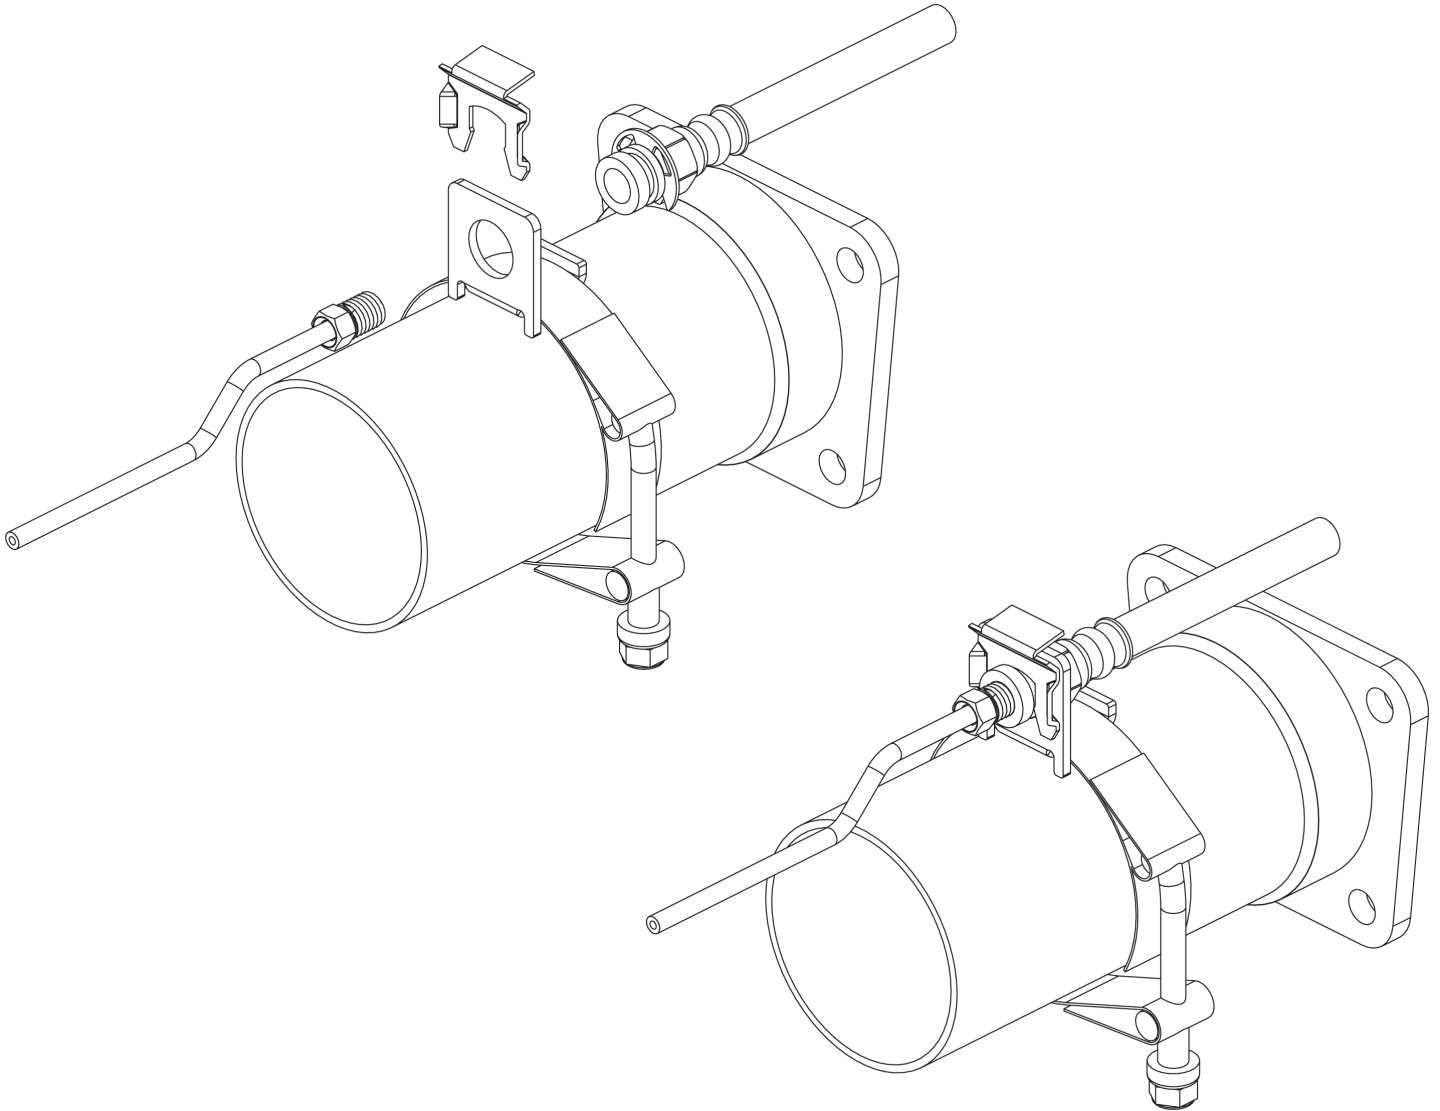

Steering, Brake & Suspension Specialists

#5557RLK-0M Installation Instructions

1955-57 Chevy Rear Disc Brake Conversion Line Kit

Classic Performance Products, Inc. 714.522.2000 | fax 714.522.2500
175 E. Freedom Avenue | Anaheim, CA 92801 | www.classicperform.com